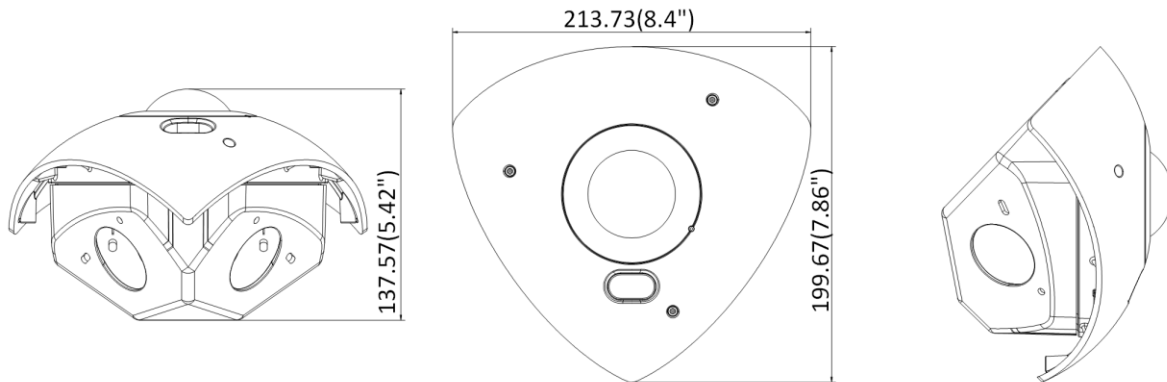

General	
Power	12 VDC $\pm$ 20%, 0.9 A, max. 11 W, 2-core terminal block, PoE: 802.3af, Class 0, 36 V to 57 V, 0.3 A to 0.2 A, max. 12 W
Material	Cover: Metal, main body: Metal
Dimension	213.73 mm $\times$ 199.67 mm $\times$ 137.57 mm (8.4" $\times$ 7.86" $\times$ 5.42")
Package Dimension	255 mm $\times$ 255 mm $\times$ 190 mm (10.04" $\times$ 10.04" $\times$ 7.48")
Weight	Approx. 1.338 kg (2.95 lb.)
With Package Weight	Approx. 2.054 kg (4.53 lb.)
Storage Conditions	-40 °C to +60 °C (-40 °F to +140 °F). Humidity 95% or less (non-condensing)
Startup and Operating Conditions	-40 °C to +60 °C (-40 °F to +140 °F). Humidity 95% or less (non-condensing)
Language	32 languages: English, Russian, Estonian, Bulgarian, Hungarian, Greek, German, Italian, Czech, Slovak, French, Polish, Dutch, Portuguese, Spanish, Romanian, Danish, Swedish, Norwegian, Finnish, Croatian, Slovenian, Serbian, Turkish, Korean, Traditional Chinese, Thai, Vietnamese, Japanese, Latvian, Lithuanian, Portuguese (Brazil)
General Function	one-key reset, anti-flicker, Heartbeat, mirror, password protection, privacy mask, watermark, IP address filter
Cable Length	0.15 m (0.49 ft.)
Demist	Yes
Approval	
EMC	FCC: 47 CFR Part 15, Subpart B, CE-EMC: EN 55032: 2015, EN 61000-3-2:2019, EN 61000-3-3: 2013+A1:2019, EN 50130-4: 2011 +A1: 2014, RCM: AS/NZS CISPR 32: 2015, IC: ICES-003: Issue 7, KC: KN32: 2015, KN35: 2015
Safety	UL: UL 62368-1, CB: IEC 62368-1: 2014+A11, CE-LVD: EN 62368-1: 2014/A11: 2017, BIS: IS 13252 (Part 1): 2010/ IEC 60950-1: 2005, LOA: IEC/EN 60950-1
Environment	CE-RoHS: 2011/65/EU, WEEE: 2012/19/EU, Reach: Regulation (EC) No 1907/2006
Protection	IP67: IEC 60529-2013, IK10+: IEC 62262:2002
Anti-Corrosion Protection	NEMA 4X (NEMA 250-2018)

## Dimension