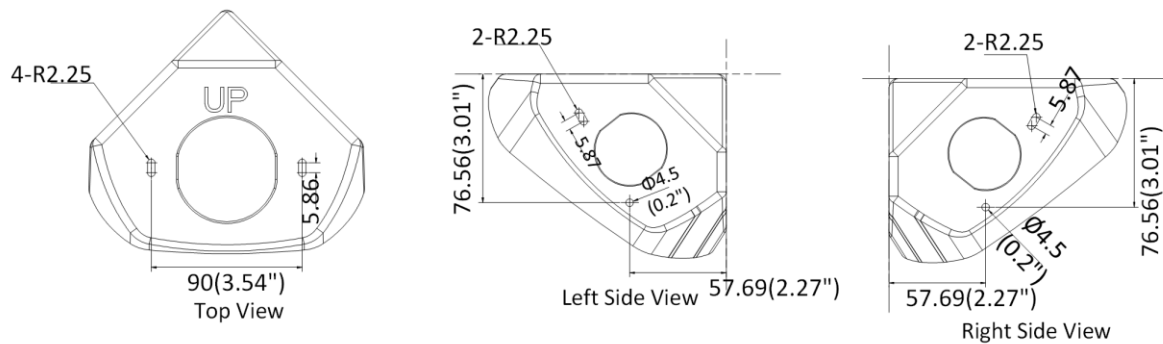

General	
Power	12 VDC $\pm$ 20%, 0.9 A, max. 11 W, 2-core terminal block, PoE: 802.3af, Class 0, 36 V to 57 V, 0.3 A to 0.2 A, max. 12 W
Material	Cover: Metal, main body: Metal
Dimension	213.73 mm $\times$ 199.67 mm $\times$ 137.57 mm (8.4" $\times$ 7.86" $\times$ 5.42")
Package Dimension	255 mm $\times$ 255 mm $\times$ 190 mm (10.04" $\times$ 10.04" $\times$ 7.48")
Weight	Approx. 1.338 kg (2.95 lb.)
With Package Weight	Approx. 2.054 kg (4.53 lb.)
Storage Conditions	-40 °C to +60 °C (-40 °F to +140 °F). Humidity 95% or less (non-condensing)
Startup and Operating Conditions	-40 °C to +60 °C (-40 °F to +140 °F). Humidity 95% or less (non-condensing)
Language	32 languages: English, Russian, Estonian, Bulgarian, Hungarian, Greek, German, Italian, Czech, Slovak, French, Polish, Dutch, Portuguese, Spanish, Romanian, Danish, Swedish, Norwegian, Finnish, Croatian, Slovenian, Serbian, Turkish, Korean, Traditional Chinese, Thai, Vietnamese, Japanese, Latvian, Lithuanian, Portuguese (Brazil)
General Function	one-key reset, anti-flicker, Heartbeat, mirror, password protection, privacy mask, watermark, IP address filter
Cable Length	0.15 m (0.49 ft.)
Demist	Yes
Approval	
EMC	FCC: 47 CFR Part 15, Subpart B, CE-EMC: EN 55032: 2015, EN 61000-3-2:2019, EN 61000-3-3: 2013+A1:2019, EN 50130-4: 2011 +A1: 2014, RCM: AS/NZS CISPR 32: 2015, IC: ICES-003: Issue 7, KC: KN32: 2015, KN35: 2015
Safety	UL: UL 62368-1, CB: IEC 62368-1: 2014+A11, CE-LVD: EN 62368-1: 2014/A11: 2017, BIS: IS 13252 (Part 1): 2010/ IEC 60950-1: 2005, LOA: IEC/EN 60950-1
Environment	CE-RoHS: 2011/65/EU, WEEE: 2012/19/EU, Reach: Regulation (EC) No 1907/2006
Protection	IP67: IEC 60529-2013, IK10+: IEC 62262:2002
Anti-Corrosion Protection	NEMA 4X (NEMA 250-2018)

### ▪ Available Model

DS-2CD6W45G0-IVS (2 mm)

## Dimension

## Screw Hole

Unit: mm (inch)

Distributed by