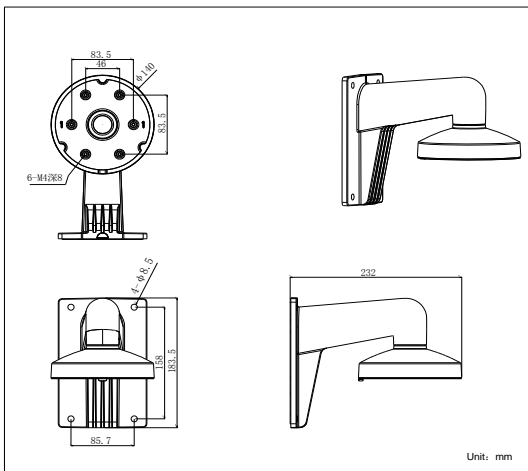

## DS-1273ZJ-140

DS-2CC51xxP(N) Wall Mounting Bracket for Dome Camera

### Features:

- Aluminum alloy material with surface spray treatment
- The outlet hole makes the feature looks better
- Better water proof design
- Convenient installation coordinating with lower bowl

### Dimension:

### Parameter:

Model	DS-1273ZJ-140
Parameters	DS-2CC51xxP(N) Wall Mounting Bracket for Dome Camera
Appearance	Hik White
Range of Application	Suitable for DS-2CC51xxP(N) dome camera wall mounting
Material	Aluminum Alloy
Dimension	140×182×120mm
Weight	703g