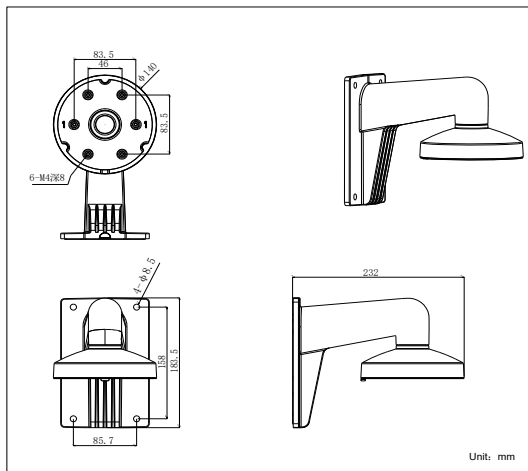

DS-1273ZJ-140/BLACK

DS-2CC51xxP(N) Wall Mounting Bracket for Dome Camera

Features:

- Aluminum alloy material with surface spray treatment
- The outlet hole makes the feature looks better
- Better water proof design
- Convenient installation coordinating with lower bowl

Dimension:

Order Model:

DS-1273ZJ-140/GREY

Parameter:

Model	DS-1273ZJ-140
Parameters	DS-2CC51xxP(N) Wall Mounting Bracket for Dome Camera
Appearance	Hik Black
Range of Application	Suitable for DS-2CC51xxP(N) dome camera wall mounting
Material	Aluminum Alloy
Dimension	140×182×120mm
Weight	703g

Notice:

- The bracket is for DS-2CC51xxP(N)-VF dome camera
- Pay attention to the color matching when select bracket
- The bracket should be installed on flat wall
- The wall must be capable of supporting over 3 times as much as the total weight of the camera and the mount
- The maximum load capacity of the bracket is 4.5KG