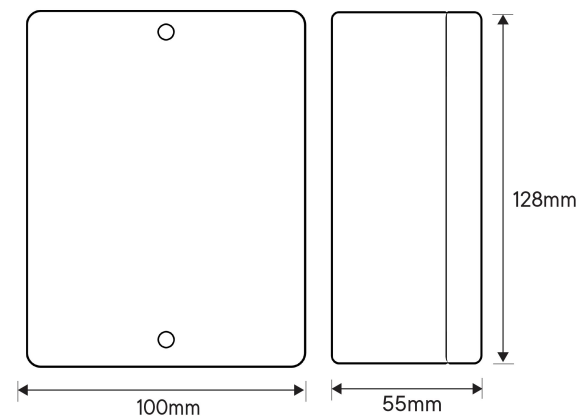

Code: JB730/WH

Junction Box | 24 Way | Tampered | White

Tampered Junction Boxes

Features & Benefits

- ABS
- Screw Terminals
- 2 Lid tamper terminals
- Grade 3 Environmental Class II
- Conforms to PD6662:2017

Product Information

Security Grade	3
Environmental class	II
Standards	EN50131-1, EN50130-5
Brand	CQR
No. Tamper Terminals	2
Connection Type	Terminals
Lid Tamper	No
PD6662:2017	Yes
No. Connector Terminals	24

Technical Data

Standards	EN50131-1, EN50130-5
Environmental class	II

Housing

Colour	White
Material	ABS
Dimension Height (mm)	128
Dimension Width (mm)	55
Dimension Depth (mm)	100

Electrical

Connection Type	Terminals
------------------------	-----------