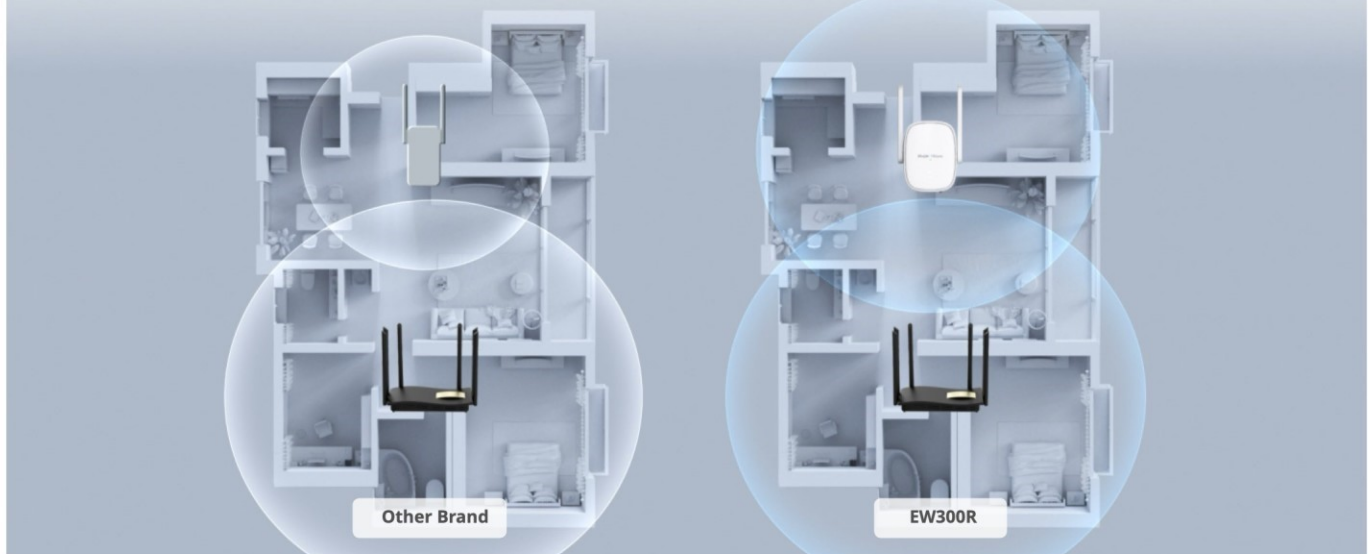

### Highlights

- Plug and play, ease of use, strong signals
- Two built-in signal amplifiers boost 2-fold signal strength
- Three-bar signal indicator, guiding you to find the best spot
- Flexible placement, one-click connection
- More wireless mode options, meeting all your needs
- Control of your home network at your fingertips

## Three-bar Signal Indicator Guides You to Find the Best Spot

EW300R clearly shows you the signal strength and guides you the best spot to position the repeater, while others only give you the "Yes or No" answer.