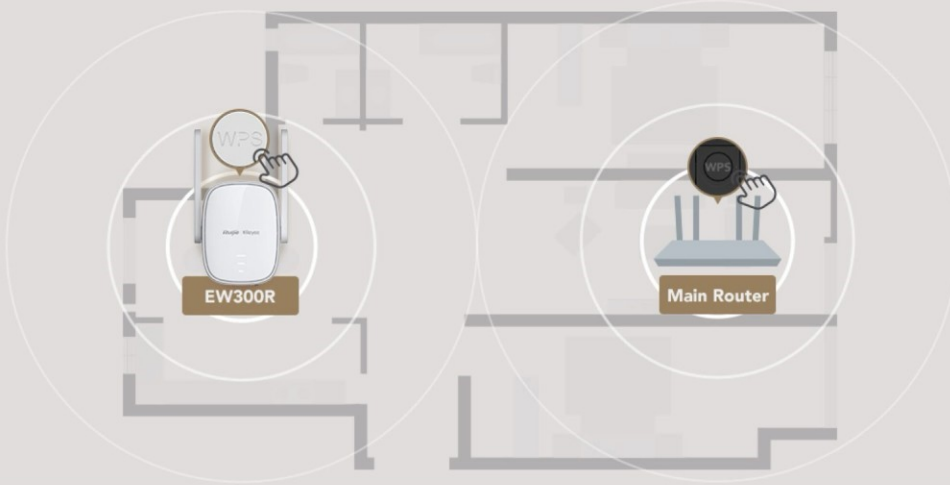

Highlight Features

Flexible Placement, One-click Connection

Press the WPS button on existing router and on EW300R within 2 minutes to easily connect to the network