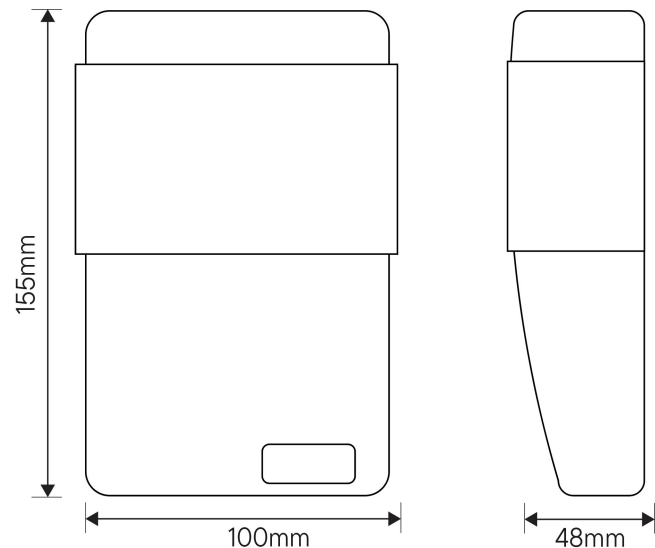

Product Information

CQR Security, 125 Pasture Road, Moreton, Wirral, CH46 4TH
Sales: +44(0)151 6061000 (9am to 5pm Monday to Friday) Tech: +44(0)151 606 6311
sales@cqr.co.uk | www.cqr.co.uk

Company Registration Number: 5192024 | VAT Number: 309 0409 27